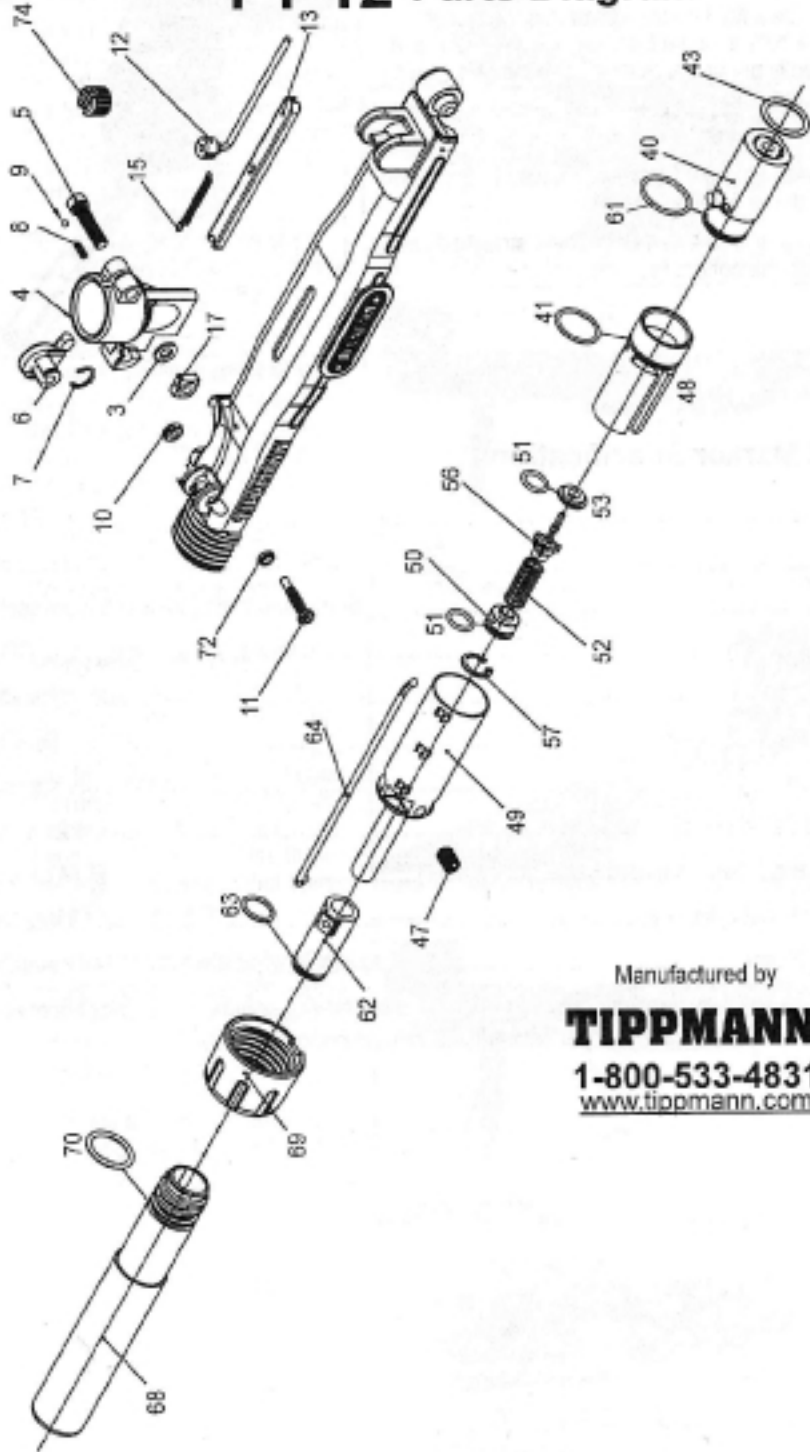

ENGLISH

FT-12 Parts Diagram