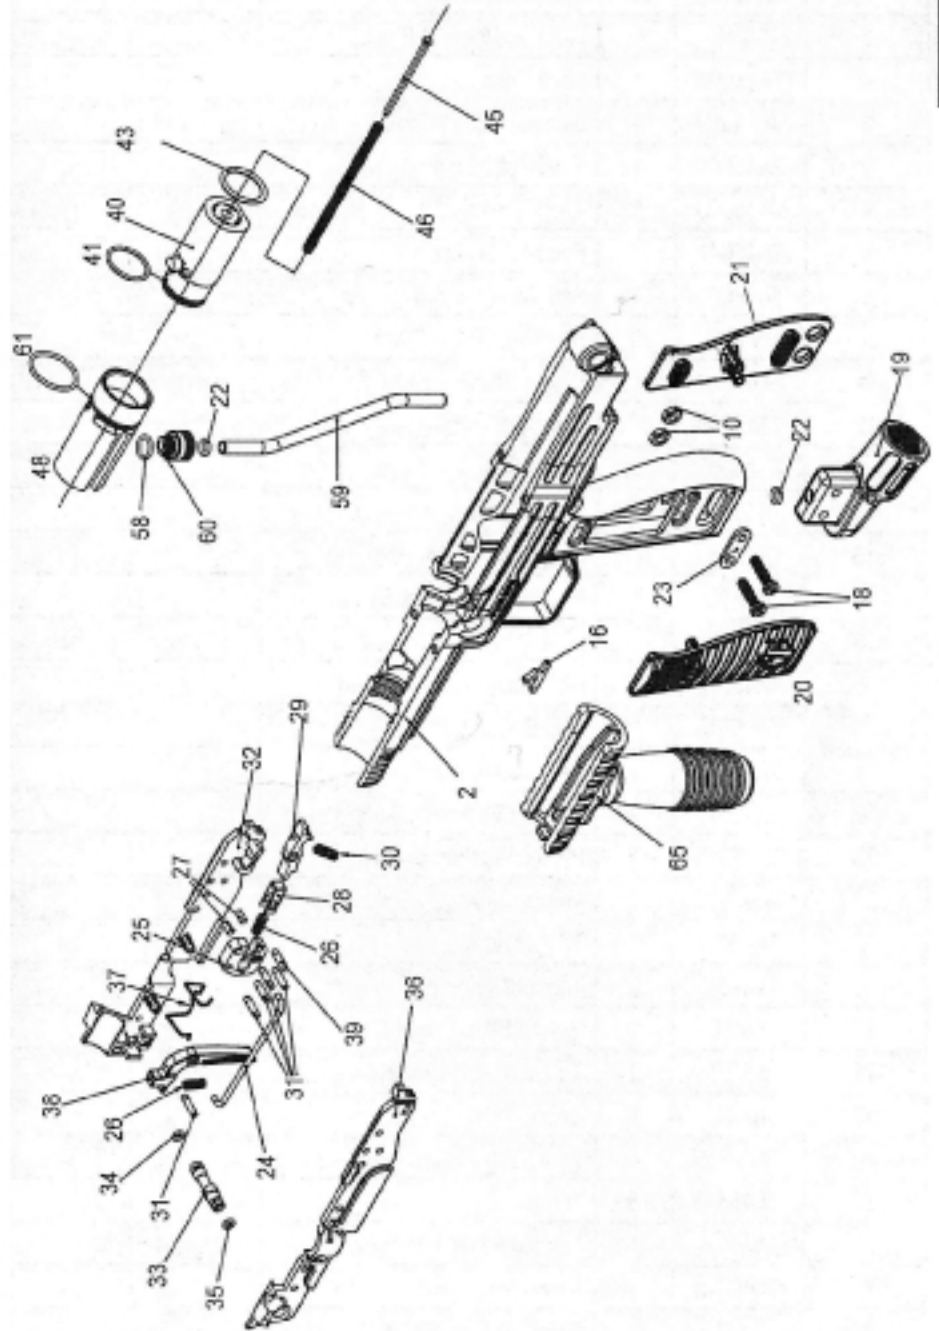

ENGLISH

E
N
G
L
I
S
H

E
N
G
L
I
S
H

Parts List for FT-12 Marker			
Item No.	Part No.	QTY	Description
1	TA45001	1	Top Receiver
2	TA45002	1	Bottom Receiver
3	98-45	1	Washer, M6, Flat Black
4	TA45003	1	Feed Tube
5	PL-42C	1	Screw, 1/4-20x1" SHCS
6	TA45004	1	Feed Tube Lock
7	TA45005	1	Feed Tube C-clip
8	TA45041	1	Feed Elbow Spring
9	TA45040	1	Ball, Steel
10	9-PA	3	Hex Nut, 10-32, Black
11	TA45044	1	Screw, 10-32, LSHCS
12	TA45006	1	Pull Stick Nut
13	TA45007	1	Cover Plate
15	TA45009	1	Tensile Spring
16	TA45010	1	Ball Latch
17	PL-42D	1	Nut, 1/4-20, Square, Black
18	TA45011	2	ASA Screws
19	TA45012	1	Air Supply Adapter (ASA)
20	TA45013	1	Grip Cover, Left
21	TA45014	1	Grip Cover, Right
22	TA40017	2	O-Ring, Gas Line
23	TA45015	1	Plastic Washer, Double
24	TA45016	1	Trigger Link
25	TA40011	1	Trigger Adapter
26	98-20	2	Trigger Spring
27	98-19	2	Return Slide Dowel Pin
28	98-18	1	Trigger Return Slide
29	02-35	1	Sear
30	TA02036	1	Sear Spring
31	TA45043	5	Trigger Pin
32	TA45017	1	Trigger Box, Right
33	TA45018	1	Safety Pin
34	FA-07	1	Safety O-Ring, Black

Parts List for FT-12 Marker			
Item No.	Part No.	QTY	Description
35	98-55	1	Safety O-Ring, Red
36	TA45019	1	Trigger Box, Left
37	TA45020	1	Trigger Box Spring
38	TA45021	1	Trigger
39	TA45042	1	Sear Pin
40	TA45022	1	Rear Bolt
41	98-12A	1	O-Ring, Valve/Rear Bolt
43	98-57	1	O-Ring
45	CA-15	1	Guide Pin
46	CA-14	1	Spring
47	02-22	1	Set Screw, 5/16-24 x 7/16
48	TA45024	1	Valve Body
49	TA45025	1	Power Tube
50	TA45026	1	Valve Plug
51	TA45027	2	O-Ring, Valve Body
52	98-32	1	Spring
53	TA45028	1	Front Valve Seat
56	98-PL	1	Valve Stem
57	TA45030	1	C-clip
58	TA45031	1	O-Ring, Gas Line Joint
59	TA45032	1	Gas Line
60	TA45033	1	Gas Line Joint
61	TA45034	1	O-Ring, Valve Body (outside)
62	02-17	1	Front Bolt
63	SL2-4	1	O-Ring, Front Bolt
64	TA01016	1	Linkage Arm
65	TA45035	1	Front Grip
68	TA45038	1	Barrel
69	TA45039	1	Barrel Nut
70	98-40	1	O-Ring, Barrel
72	TA45049	1	Washer, Plastic
74	TA45048	1	Cocking Knob